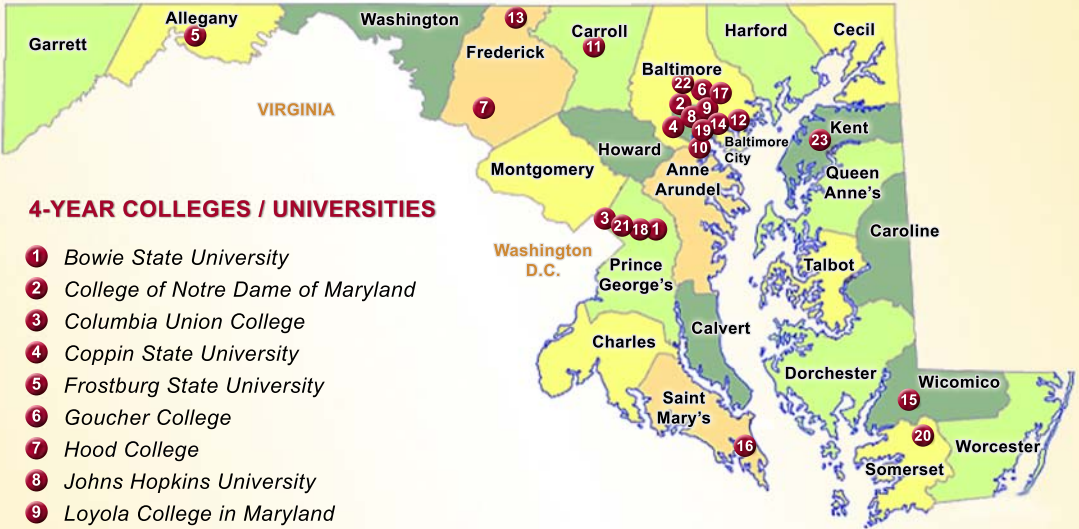

MARYLAND APPROVED TEACHER CERTIFICATION PROGRAMS

4-YEAR COLLEGES / UNIVERSITIES

- 1 *Bowie State University*
- 2 *College of Notre Dame of Maryland*
- 3 *Columbia Union College*
- 4 *Coppin State University*
- 5 *Frostburg State University*
- 6 *Goucher College*
- 7 *Hood College*
- 8 *Johns Hopkins University*
- 9 *Loyola College in Maryland*
- 10 *Maryland Institute College of Art*
- 11 *McDaniel College*
- 12 *Morgan State University*
- 13 *Mount St. Mary's University*
- 14 *Peabody Institute*
- 15 *Salisbury University*
- 16 *St. Mary's College of Maryland*
- 17 *Towson University*
- 18 *University of Maryland*
- 19 *University of MD Baltimore County*
- 20 *University of MD Eastern Shore*
- 21 *University of MD University College*
- 22 *Villa Julie College*
- 23 *Washington College*